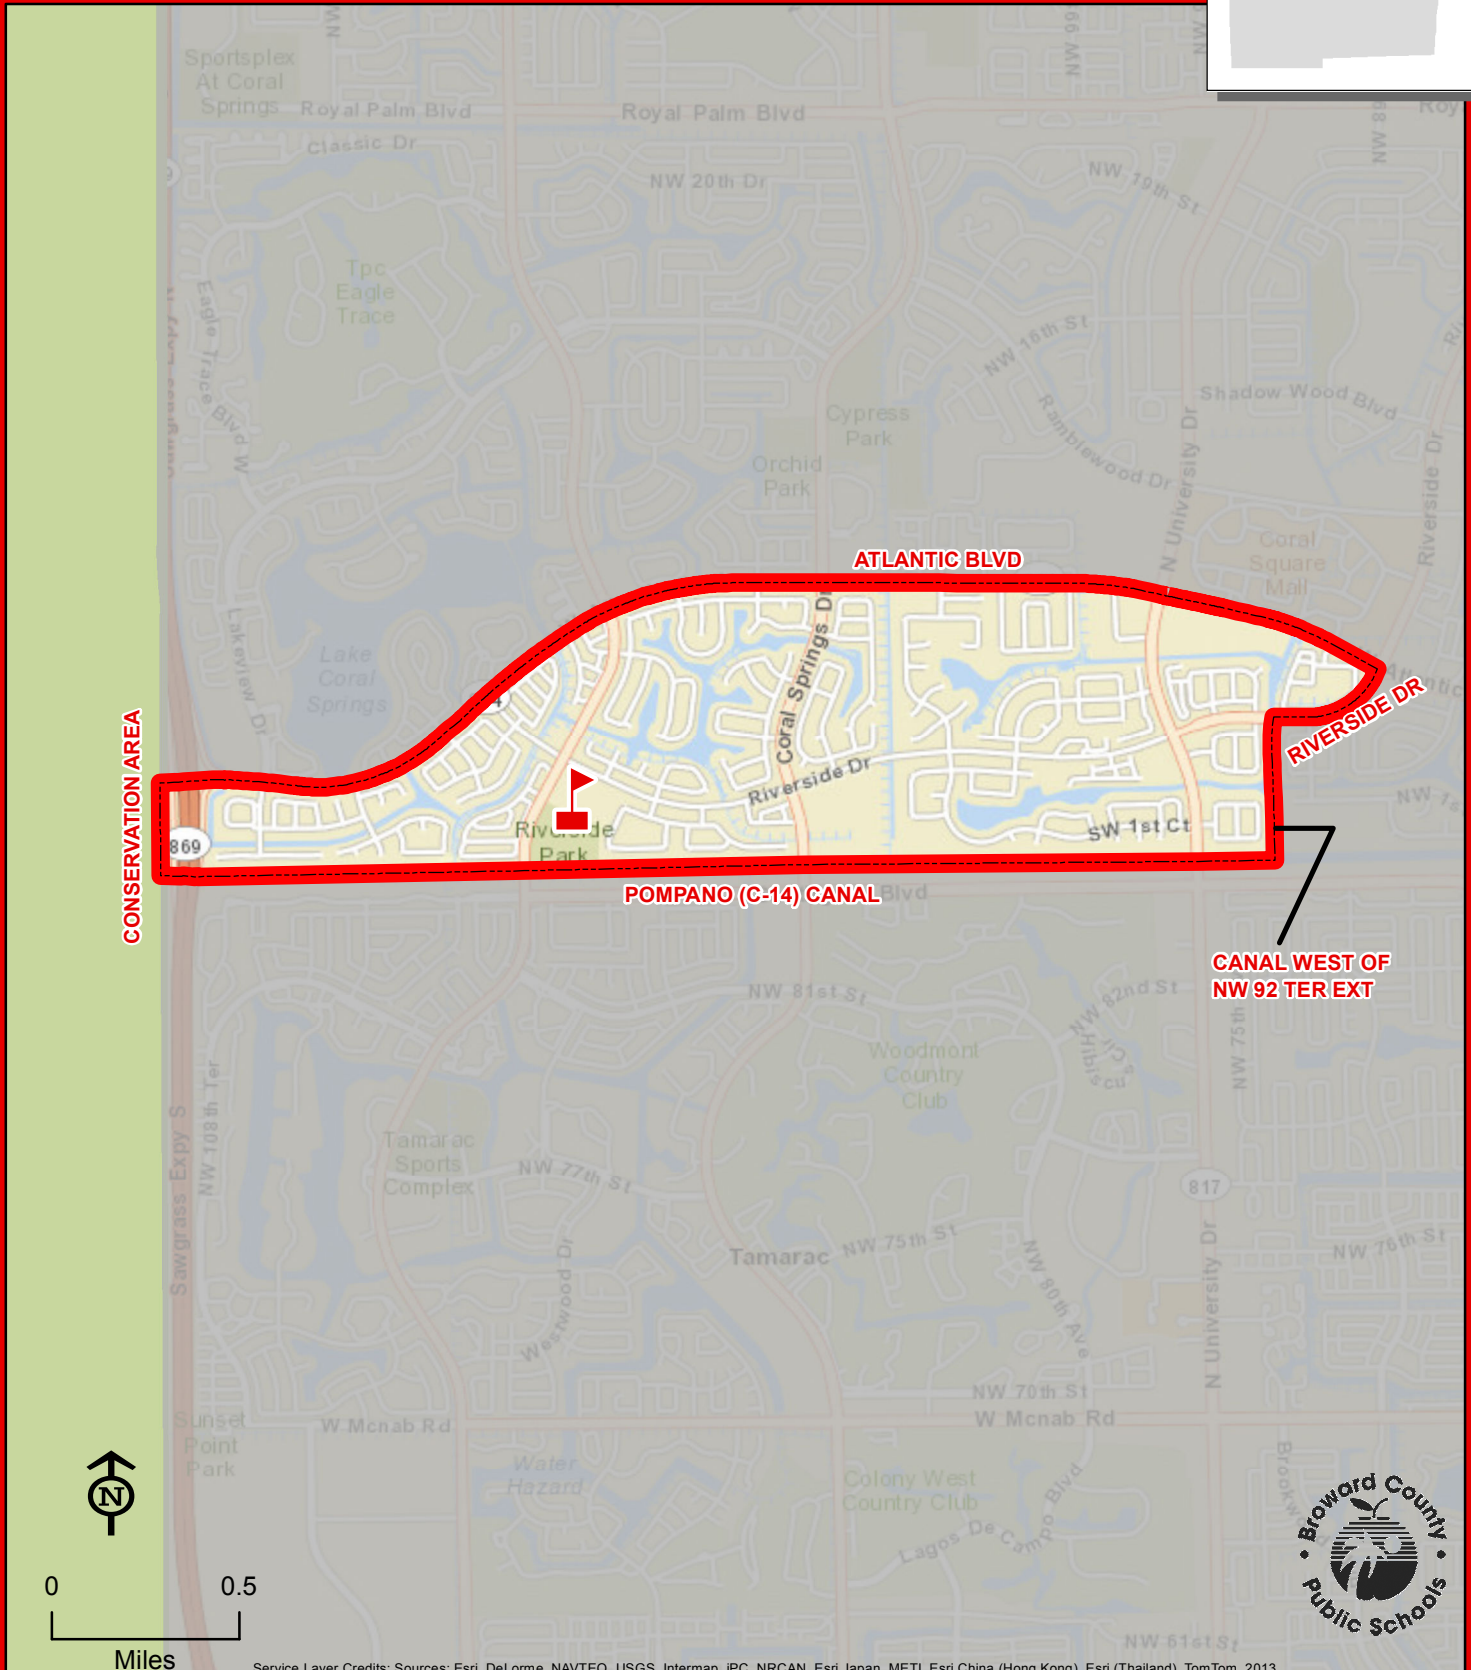

RIVERSIDE ELEMENTARY SCHOOL

11450 RIVERSIDE DRIVE
CORAL SPRINGS, FLORIDA 33071
754-322-8250

RIVERSIDE

THIS MAP IS FOR CONCEPTUAL PURPOSES ONLY AND SHOULD NOT BE USED FOR LEGAL BOUNDARY DETERMINATIONS